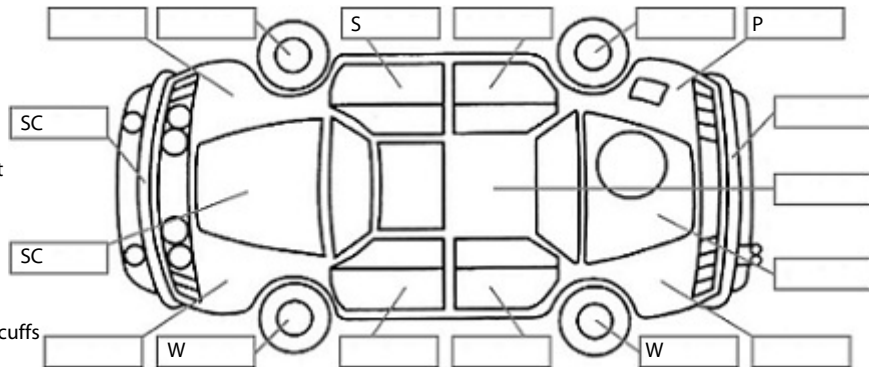

**Key:**

- S = scratch
- D = dent
- R = rust
- PT = paint defect
- C = crack
- P = pin dent
- \* = decals
- SC = stone chips
- W = significant scuffs

Body Inspection Comments

Note: some defects & blemishes may not be displayed in the diagram

Road Conditions During Test Drive: Dry

Engine Timing Mechanism: Timing Chain  
 Evidence of Cam Belt Replacement: Not Applicable Kms:

	Pass	Fail	N/A
<b>Engine</b>			
Oil level	✓		
Smoke & fumes	✓		
Performance	✓		
Noise	✓		
<b>Cooling System</b>			
Coolant condition	✓		
Performance	✓		
Radiator / Hoses (visual)	✓		
<b>Transmission</b>			
Operation	✓		
Noise	✓		
Clutch			✓
CV joints			✓
Wheel bearings	✓		
<b>Brakes</b>			
Performance	✓		
Hand Brake	✓		
<b>Tyres</b> (lowest observed tread depth of tyres)			
Left front	4.0	mm	
Right front	4.0	mm	
Left rear	7.0	mm	
Right rear	7.0	mm	
Spare	Yes		
<b>Suspension</b>			
Suspension performance	✓		
Steering performance	✓		
Shock absorbers	✓		
<b>Air Conditioning / Heater</b>			
Operation	✓		
<b>Electrical / Accessories</b>			
Head lights	✓		
Tail lights	✓		
Indicators	✓		
Dashboard warning lights	✓		
Wipers (front & rear)	✓		
Window winder FL	✓		
Window winder FR	✓		
Window winder RL			✓
Window winder RR			✓
Rear view mirrors	✓		
Radio (basic test only)	✓		
CD (basic test only)	✓		
Number of keys	1		
Central locking	✓		
Remote locking		✓	
Sat. Nav. (basic test only)			✓
Reversing camera			✓