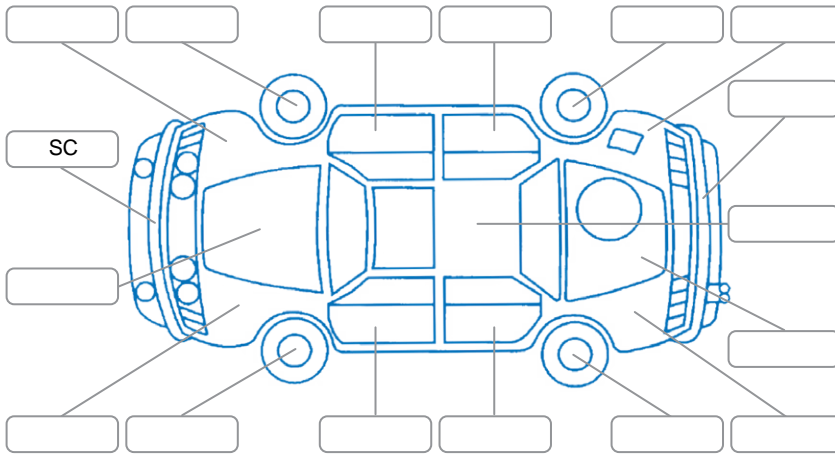

Report ID:	28,315,907	Version:	2
Created:	09 Jul 2026		

Make:	Subaru	Model:	BRZ
Body Style:	Sports Car	Year:	2012
Rego No.:	PPB935	Rego Expiry:	28 Nov 2026
WoF Expiry:	02 Jul 2027	Odometer:	110,537 Kms
Good No.:	28315907	VIN:	7AT0GF1YX22003478
Next Service:	110500	Service History:	No

**Key**  
 S = Scratch    R = Rust    C = Crack    \* = Decals    W = Significant scuffs  
 D = Dent    PT = Paint defect    P = Pin dent    SC = Stone Chips

Note: some defects and blemishes may not be displayed in the diagram