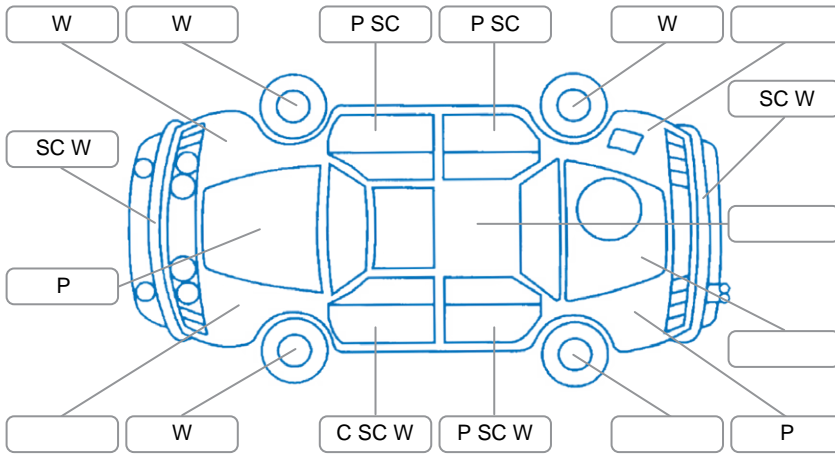

Report ID:	28,315,246	Version:	1
Created:	09 Jul 2026		

Make:	Toyota	Model:	Previa
Body Style:	People Mover	Year:	2005
Rego No.:	KBQ216	Rego Expiry:	01 Sep 2026
WoF Expiry:	09 Jun 2027	Odometer:	74,722 Kms
Good No.:	28315246	VIN:	JTEGD34MX07022012
Next Service:	89000	Service History:	No

**Key**  
 S = Scratch    R = Rust    C = Crack    \* = Decals    W = Significant scuffs  
 D = Dent    PT = Paint defect    P = Pin dent    SC = Stone Chips

Note: some defects and blemishes may not be displayed in the diagram

### Body Inspection Comments

- Tow hook cover missing
- Front bumper misaligned
- Left wing mirror housing cracked

Conditions During Body Inspection: Wet