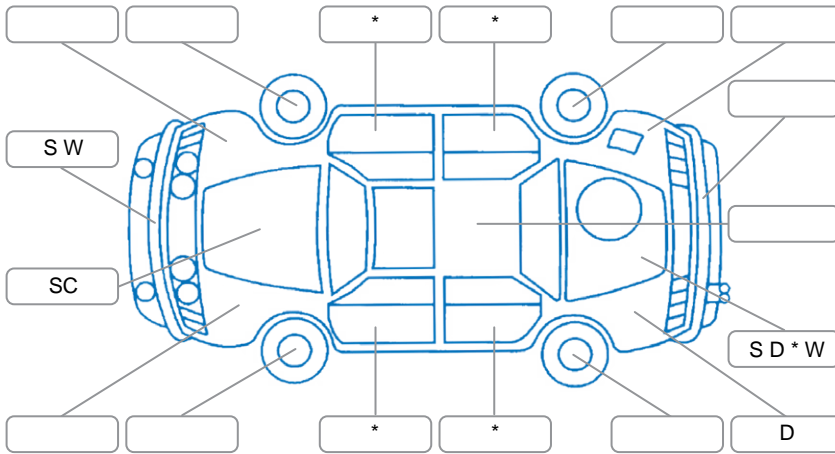

Report ID:	28,314,748	Version:	2
Created:	09 Jul 2026		

Make:	Mazda	Model:	Bt-50
Body Style:	Utility	Year:	2015
Rego No.:	JBE458	Rego Expiry:	30 Sep 2026
WoF Expiry:	11 Apr 2027	Odometer:	267,273 Kms
Good No.:	28314748	VIN:	MMOUP0YF100411470
Next Service:	268400	Service History:	No

**Key**  
 S = Scratch    R = Rust    C = Crack    \* = Decals    W = Significant scuffs  
 D = Dent    PT = Paint defect    P = Pin dent    SC = Stone Chips

Note: some defects and blemishes may not be displayed in the diagram