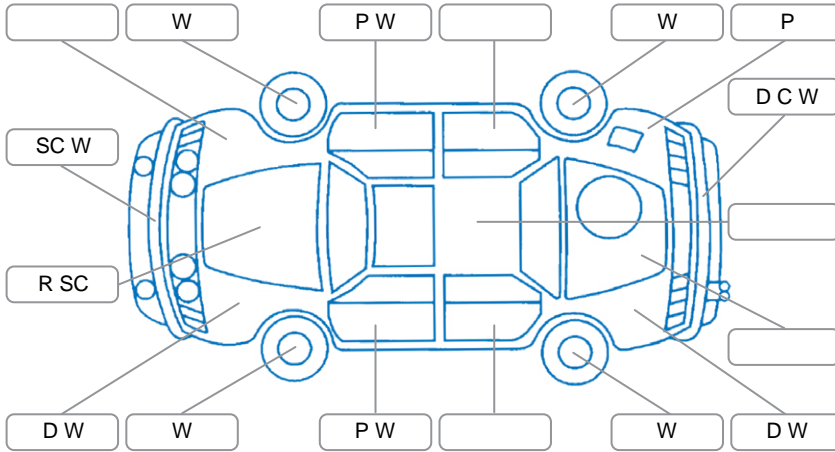

Report ID:	28,313,407	Version:	1
Created:	09 Jul 2026		

Make:	Mini	Model:	Cooper
Body Style:	Convertible	Year:	2004
Rego No.:	FZY752	Rego Expiry:	01 Oct 2026
WoF Expiry:	08 Jan 2027	Odometer:	195,339 Kms
Good No.:	28313407	VIN:	WMWRF32020TF52201
Next Service:	196,000	Service History:	No

**Key**

S = Scratch    R = Rust    C = Crack    \* = Decals    W = Significant scuffs  
 D = Dent    PT = Paint defect    P = Pin dent    SC = Stone Chips

Note: some defects and blemishes may not be displayed in the diagram

**Body Inspection Comments**

- Reversing camera held on by tape
- Left side skirt dent
- Right side skirt scuff

Conditions During Body Inspection    Dry

**Under Carriage and Under Bonnet Inspection Comments**

- Subframe surface rust
- Underbody surface rust
- Oil leak (Requires further investigation)

**Interior Comments**

Seats:	Good
Carpets:	Good
Panels:	Good
Dashboard:	Good

**General Comments**

- Noisy drive belt
- Rattling noise when accelerating