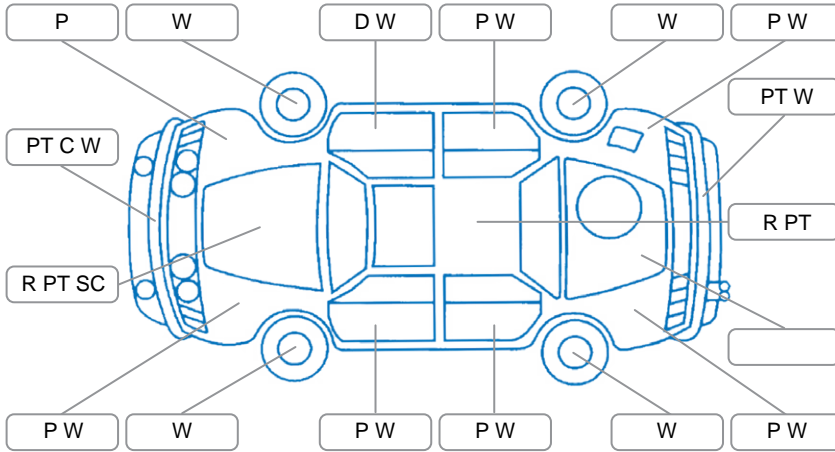

Report ID:	28,313,344	Version:	1
Created:	09 Jul 2026		

Make:	Mazda	Model:	Axela
Body Style:	Hatchback	Year:	2010
Rego No.:	MQB609	Rego Expiry:	29 Dec 2026
WoF Expiry:	28 Nov 2026	Odometer:	110,442 Kms
Good No.:	28313344	VIN:	7AT0C13JX19114820
Next Service:	110,000	Service History:	No

Key

S = Scratch R = Rust C = Crack * = Decals W = Significant scuffs
 D = Dent PT = Paint defect P = Pin dent SC = Stone Chips

Note: some defects and blemishes may not be displayed in the diagram

Body Inspection Comments