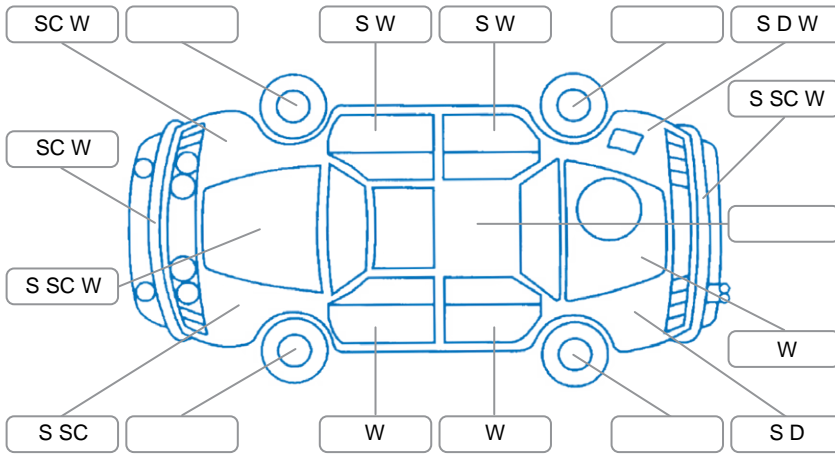

**Key**  
 S = Scratch    R = Rust    C = Crack    \* = Decals    W = Significant scuffs  
 D = Dent    PT = Paint defect    P = Pin dent    SC = Stone Chips

Note: some defects and blemishes may not be displayed in the diagram

### Under Carriage and Under Bonnet Inspection Comments

Dirty coolant tank  
 Engine oil leak  
 Rear wheel drive