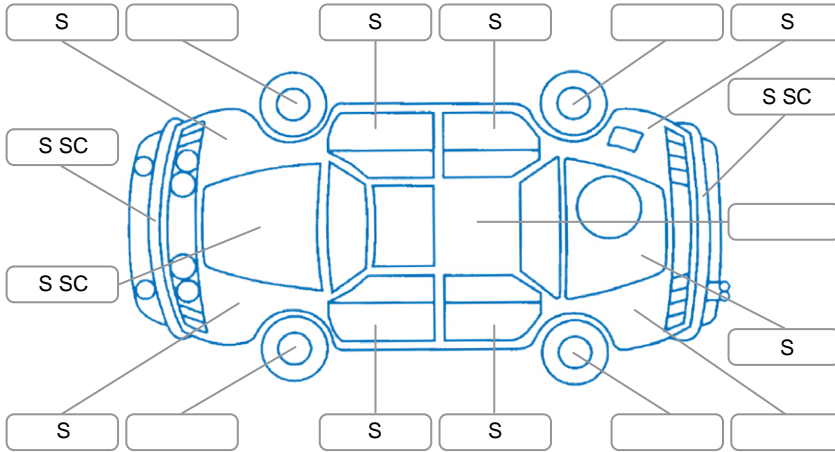

Report ID:	28,311,961	Version:	2
Created:	09 Jul 2026		

Make:	Suzuki	Model:	Ignis
Body Style:	SUV	Year:	2021
Rego No.:	QHU787	Rego Expiry:	28 Apr 2027
WoF Expiry:	23 Jul 2027	Odometer:	86,121 Kms
Good No.:	28311961	VIN:	JSAMFH11S00400077
Next Service:	96,100 Kms	Service History:	No

Key

S = Scratch R = Rust C = Crack * = Decals W = Significant scuffs
 D = Dent PT = Paint defect P = Pin dent SC = Stone Chips

Note: some defects and blemishes may not be displayed in the diagram

Body Inspection Comments

Front bumper trim missing

Conditions During Body Inspection

Dry

Under Carriage and Under Bonnet Inspection Comments

Interior Comments

Seats:	Good
Carpets:	Good
Panels:	Good
Dashboard:	Good

General Comments

Road Conditions During Test Drive