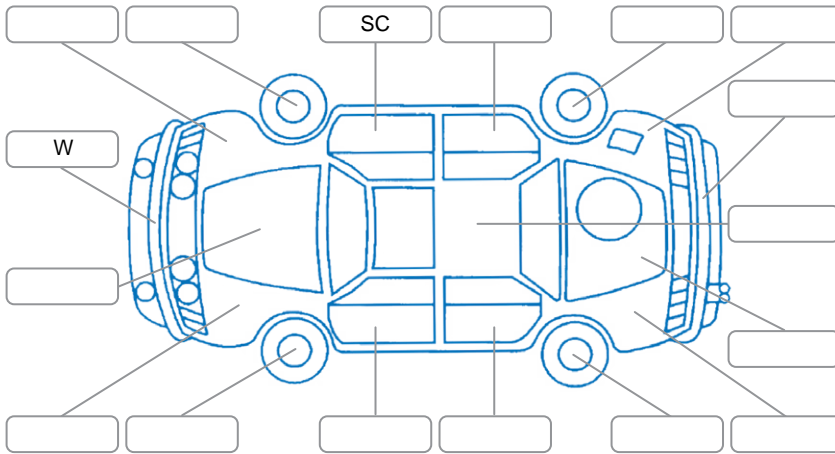

Report ID:	28,309,354	Version:	2
Created:	09 Jul 2026		

Make:	Suzuki	Model:	Vitara
Body Style:	SUV	Year:	2020
Rego No.:	NAE489	Rego Expiry:	17 Aug 2026
WoF Expiry:	22 Jul 2027	Odometer:	17,095 Kms
Good No.:	28309354	VIN:	TSMLYDA1S00827906
Next Service:	27,000	Service History:	Yes

Key
 S = Scratch R = Rust C = Crack * = Decals W = Significant scuffs
 D = Dent PT = Paint defect P = Pin dent SC = Stone Chips

Note: some defects and blemishes may not be displayed in the diagram

Body Inspection Comments

Conditions During Body Inspection: Wet Dry

Under Carriage and Under Bonnet Inspection Comments

Interior Comments

Seats:	Good
Carpets:	Good
Panels:	Good
Dashboard:	Good

General Comments

Turbo

Road Conditions During Test Drive: Wet Dry