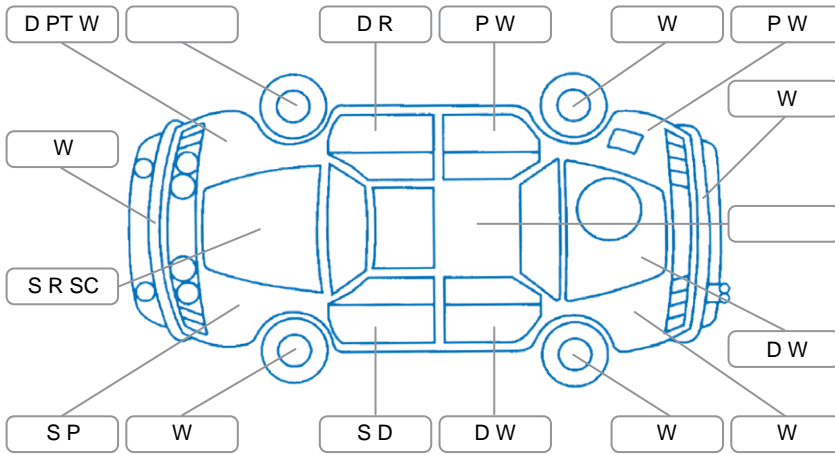

Report ID:	28,307,415	Version:	3
Created:	08 Jul 2026		

Make:	BMW	Model:	X5
Body Style:	SUV	Year:	2005
Rego No.:	EYY669	Rego Expiry:	16 Jul 2026
WoF Expiry:	08 Oct 2026	Odometer:	175,765 Kms
Good No.:	28307415	VIN:	WBAFB52010LT81223
Next Service:	83,000	Service History:	Yes

Key

S = Scratch R = Rust C = Crack * = Decals W = Significant scuffs
 D = Dent PT = Paint defect P = Pin dent SC = Stone Chips

Note: some defects and blemishes may not be displayed in the diagram

Body Inspection Comments

- Oil leak (Requires further investigation)
- Subframe surface rust

Interior Comments

Seats:	worn
Carpets:	Average
Panels:	Average
Dashboard:	Average

General Comments

- Partial service history
- Oil level low
- Coolant level low
- Jolty gearbox