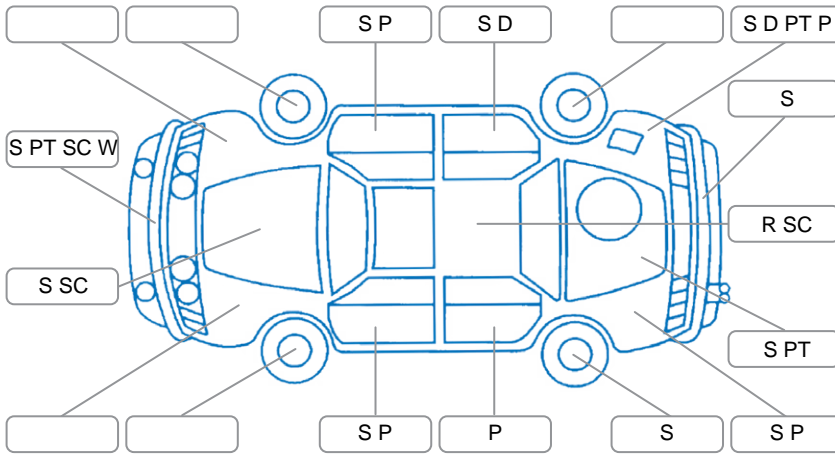

Report ID:	28,306,773	Version:	2
Created:	09 Jul 2026		

Make:	Nissan	Model:	Presage
Body Style:	SUV	Year:	2008
Rego No.:	KEE774	Rego Expiry:	05 Aug 2026
WoF Expiry:		Odometer:	207,006 Kms
Good No.:	28306773	VIN:	7AT0DH6HX16200439
Next Service:	204,500km's	Service History:	No

Key
 S = Scratch R = Rust C = Crack * = Decals W = Significant scuffs
 D = Dent PT = Paint defect P = Pin dent SC = Stone Chips

Note: some defects and blemishes may not be displayed in the diagram

Body Inspection Comments

Clip broken on right side corner of front bumper, right corner of front bumper is not fitting correctly. No keys for locks on roof rack.

Conditions During Body Inspection	Wet
-----------------------------------	-----