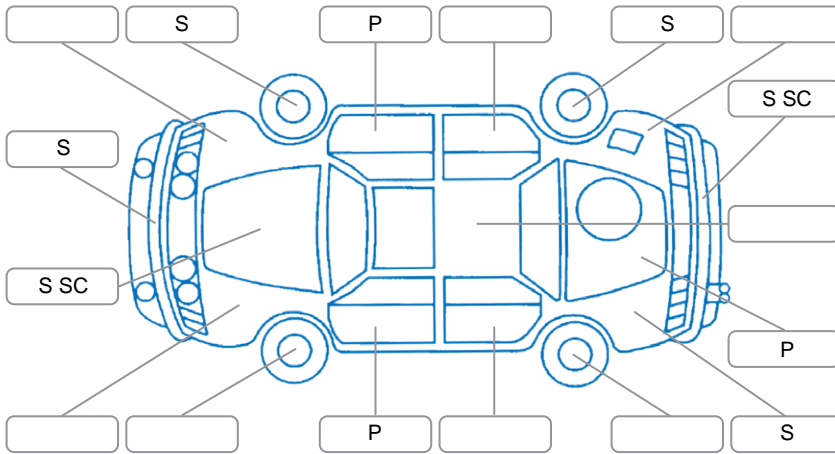

Report ID:	28,306,532	Version:	1
Created:	06 Jul 2026		

Make:	Peugeot	Model:	207
Body Style:	Hatchback	Year:	2008
Rego No.:	ESC724	Rego Expiry:	26 Nov 2026
WoF Expiry:	12 Feb 2027	Odometer:	89,040 Kms
Good No.:	28306532	VIN:	VF3WC5FWF33829857
Next Service:	92,800kms	Service History:	Yes

Key

S = Scratch R = Rust C = Crack * = Decals W = Significant scuffs
 D = Dent PT = Paint defect P = Pin dent SC = Stone Chips

Note: some defects and blemishes may not be displayed in the diagram

Body Inspection Comments

Engine & transmission oil leaks.
 Windscreen washer bottle cap missing.

Interior Comments

Seats:	Average
Carpets:	Average
Panels:	Door fabric peeling. wing mirror switch damaged.
Dashboard:	Average

General Comments