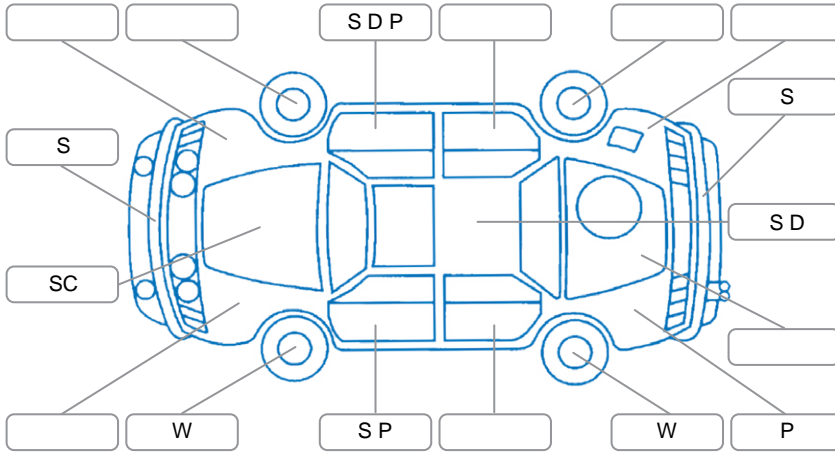

Report ID:	28,306,513	Version:	1
Created:	06 Jul 2026		

Make:	Mini	Model:	Cooper
Body Style:	Hatchback	Year:	2007
Rego No.:	NGF159	Rego Expiry:	19 Jul 2026
WoF Expiry:	25 Jun 2027	Odometer:	105,547 Kms
Good No.:	28306513	VIN:	WMWWMF32040TT20447
Next Service:	107000	Service History:	No

**Key**

S = Scratch    R = Rust    C = Crack    \* = Decals    W = Significant scuffs  
 D = Dent    PT = Paint defect    P = Pin dent    SC = Stone Chips

Note: some defects and blemishes may not be displayed in the diagram