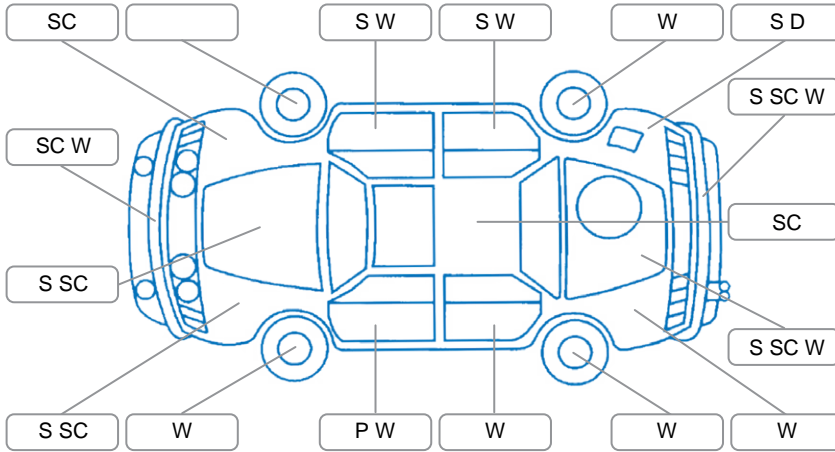

Report ID:	28,306,509	Version:	2
Created:	09 Jul 2026		

Make:	Holden	Model:	Malibu
Body Style:	Sedan	Year:	2013
Rego No.:	GYQ597	Rego Expiry:	29 Sep 2026
WoF Expiry:	16 May 2027	Odometer:	128,827 Kms
Good No.:	28306509	VIN:	KL3GA69U9DB045101
Next Service:	143,800km	Service History:	No

Key

S = Scratch R = Rust C = Crack * = Decals W = Significant scuffs
 D = Dent PT = Paint defect P = Pin dent SC = Stone Chips

Note: some defects and blemishes may not be displayed in the diagram

Body Inspection Comments

Conditions During Body Inspection: Dry

Under Carriage and Under Bonnet Inspection Comments

Front wheel drive

Interior Comments

Seats:	Good
Carpets:	Good
Panels:	Good
Dashboard:	Good

General Comments

Check engine light on