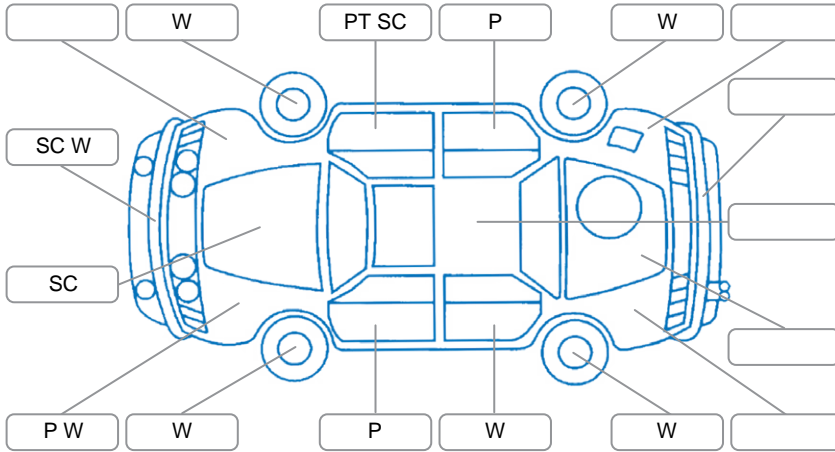

Report ID:	28,306,385	Version:	1
Created:	08 Jul 2026		

Make:	KIA	Model:	Picanto
Body Style:	Hatchback	Year:	2013
Rego No.:	GRJ495	Rego Expiry:	08 Aug 2026
WoF Expiry:	10 Mar 2027	Odometer:	122,147 Kms
Good No.:	28306385	VIN:	KNABE512LDT359535
Next Service:	123,700	Service History:	Yes

Key

S = Scratch R = Rust C = Crack * = Decals W = Significant scuffs
 D = Dent PT = Paint defect P = Pin dent SC = Stone Chips

Note: some defects and blemishes may not be displayed in the diagram

Body Inspection Comments

Conditions During Body Inspection	Wet
-----------------------------------	-----

Under Carriage and Under Bonnet Inspection Comments

Subframe surface rust
 Underbody surface rust

Interior Comments

Seats:	Good
Carpets:	Good
Panels:	tailgate panel loose
Dashboard:	Good