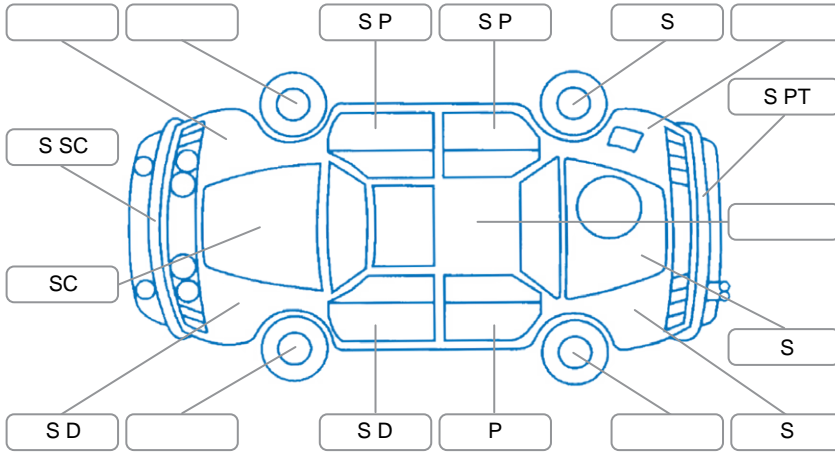

Report ID:	28,306,022	Version:	1
Created:	06 Jul 2026		

Make:	Hyundai	Model:	Elantra
Body Style:	Sedan	Year:	2009
Rego No.:	EZK450	Rego Expiry:	28 Aug 2026
WoF Expiry:	11 Jun 2027	Odometer:	200,986 Kms
Good No.:	28306022	VIN:	KMHDT41DR8U588106
Next Service:	210,000	Service History:	No

Key

S = Scratch R = Rust C = Crack * = Decals W = Significant scuffs
 D = Dent PT = Paint defect P = Pin dent SC = Stone Chips

Note: some defects and blemishes may not be displayed in the diagram

Body Inspection Comments

Windscreen pitting.

Conditions During Body Inspection

Dry

Under Carriage and Under Bonnet Inspection Comments

Interior Comments

Seats:	Average
Carpets:	Average
Panels:	Average
Dashboard:	Average

General Comments

Left front window faulty.
 Drivers door window switch fault.

Road Conditions During Test Drive

Dry

Engine Timing Mechanism

Cambelt

Evidence of Cam Belt Replacement

Yes No

106,000 Kms