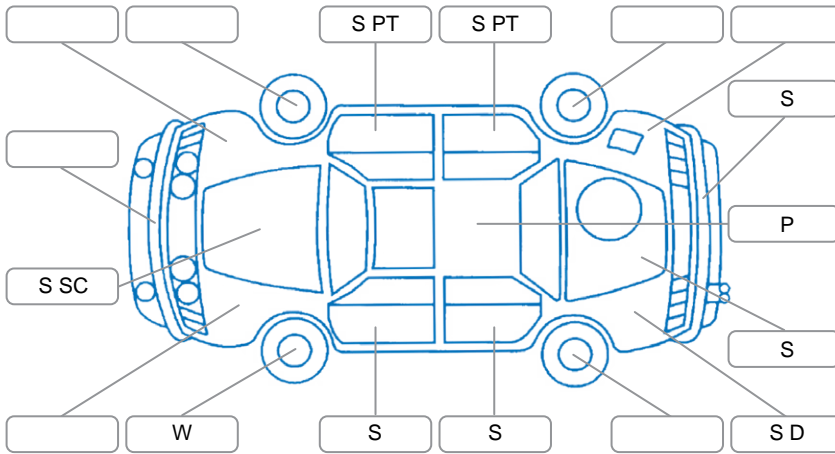

Report ID:	28,305,680	Version:	1
Created:	09 Jul 2026		

Make:	Ford	Model:	Fiesta
Body Style:	Hatchback	Year:	2013
Rego No.:	GZA324	Rego Expiry:	01 Aug 2026
WoF Expiry:	08 Jul 2026	Odometer:	126,947 Kms
Good No.:	28305680	VIN:	MNBJXXARJJDU54517
Next Service:	0	Service History:	Yes

**Key**  
 S = Scratch    R = Rust    C = Crack    \* = Decals    W = Significant scuffs  
 D = Dent    PT = Paint defect    P = Pin dent    SC = Stone Chips

Note: some defects and blemishes may not be displayed in the diagram