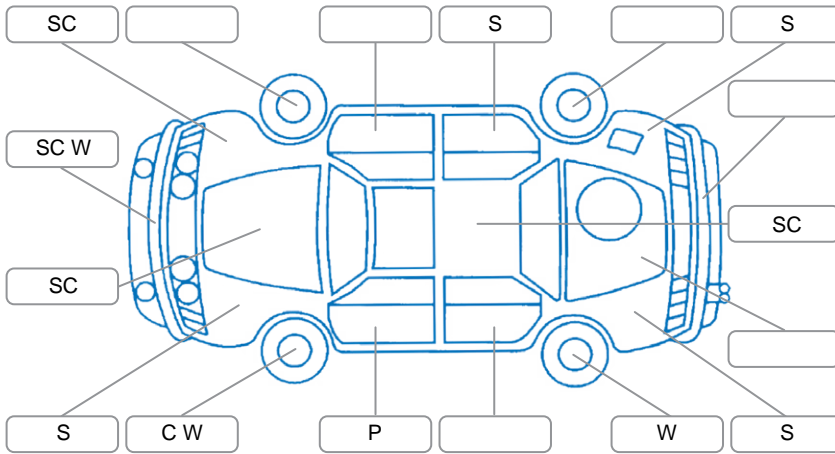

Report ID:	28,305,633	Version:	1
Created:	06 Jul 2026		

Make:	Toyota	Model:	Corolla
Body Style:	Hatchback	Year:	2010
Rego No.:	FSU385	Rego Expiry:	29 Sep 2026
WoF Expiry:	25 Jun 2027	Odometer:	180,287 Kms
Good No.:	28305633	VIN:	JTNKU56E401130253
Next Service:	5/6/27 or 180000km	Service History:	Yes

**Key**

S = Scratch    R = Rust    C = Crack    \* = Decals    W = Significant scuffs  
 D = Dent    PT = Paint defect    P = Pin dent    SC = Stone Chips

Note: some defects and blemishes may not be displayed in the diagram

**Body Inspection Comments**

Stone chips in windscreen.

Conditions During Body Inspection

Dry

**Under Carriage and Under Bonnet Inspection Comments**

**Interior Comments**

Seats:	Good
Carpets:	Average
Panels:	Average
Dashboard:	Good