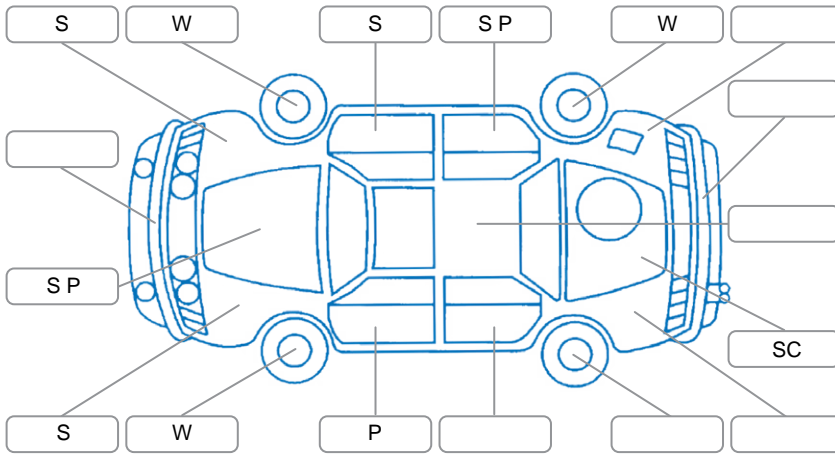

Report ID:	28,305,499	Version:	1
Created:	05 Jul 2026		

Make:	Citroen	Model:	ZX
Body Style:	SUV	Year:	1998
Rego No.:	XE9947	Rego Expiry:	12 Jul 2026
WoF Expiry:	03 Jan 2027	Odometer:	120,713 Kms
Good No.:	28305499	VIN:	VF7N2H40000H49001
Next Service:	119000	Service History:	No

**Key**  
 S = Scratch    R = Rust    C = Crack    \* = Decals    W = Significant scuffs  
 D = Dent    PT = Paint defect    P = Pin dent    SC = Stone Chips

Note: some defects and blemishes may not be displayed in the diagram