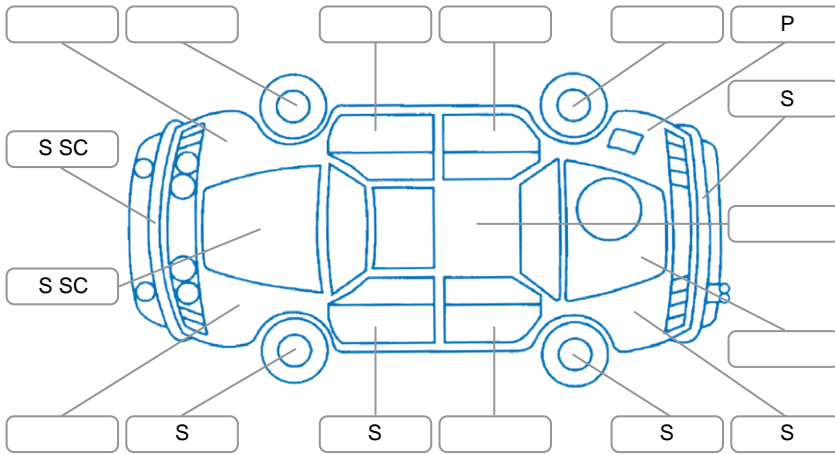

Report ID:	28,305,434	Version:	1
Created:	09 Jul 2026		

Make:	Mini	Model:	Cooper
Body Style:	Hatchback	Year:	2016
Rego No.:	RDK260	Rego Expiry:	09 Apr 2027
WoF Expiry:	12 May 2027	Odometer:	60,007 Kms
Good No.:	28305434	VIN:	WMWXM520X02D01473
Next Service:	69,252km's	Service History:	No

Key
 S = Scratch R = Rust C = Crack * = Decals W = Significant scuffs
 D = Dent PT = Paint defect P = Pin dent SC = Stone Chips

Note: some defects and blemishes may not be displayed in the diagram

Body Inspection Comments