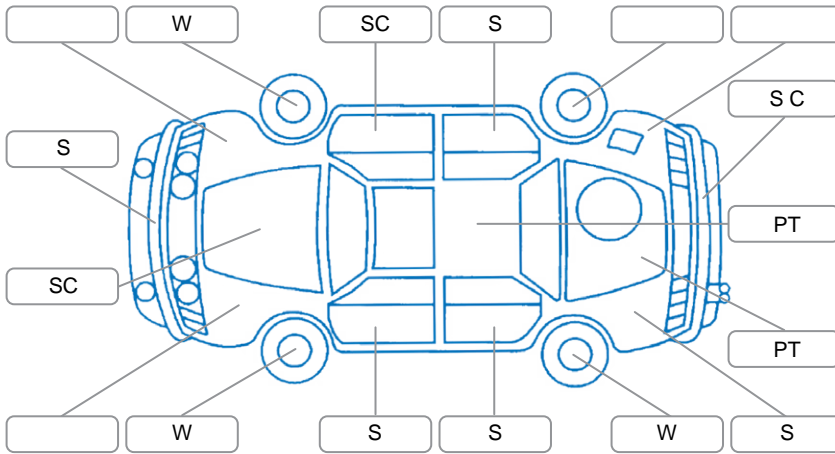

Key

S = Scratch R = Rust C = Crack * = Decals W = Significant scuffs
 D = Dent PT = Paint defect P = Pin dent SC = Stone Chips

Note: some defects and blemishes may not be displayed in the diagram

Body Inspection Comments

Condensation in right rear light

Conditions During Body Inspection

Dry

Under Carriage and Under Bonnet Inspection Comments

Front wheel drive

Oil leak

Interior Comments

Seats: Average