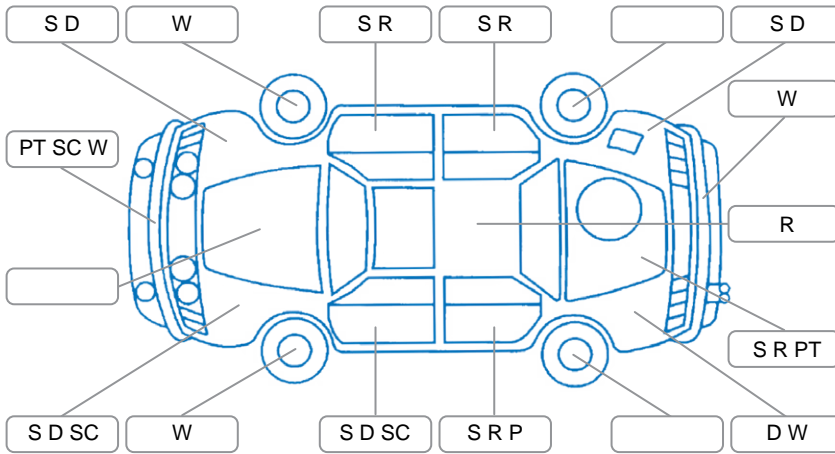

Report ID:	28,305,218	Version:	1
Created:	04 Jul 2026		

Make:	Toyota	Model:	Corolla
Body Style:	Sedan	Year:	1993
Rego No.:	SM4313	Rego Expiry:	31 Jul 2026
WoF Expiry:	15 Oct 2026	Odometer:	163,031 Kms
Good No.:	28305218	VIN:	
Next Service:	171000	Service History:	No

**Key**  
 S = Scratch    R = Rust    C = Crack    \* = Decals    W = Significant scuffs  
 D = Dent    PT = Paint defect    P = Pin dent    SC = Stone Chips

Note: some defects and blemishes may not be displayed in the diagram

### Body Inspection Comments

Left wing mirror housing cracked

Conditions During Body Inspection    Dry