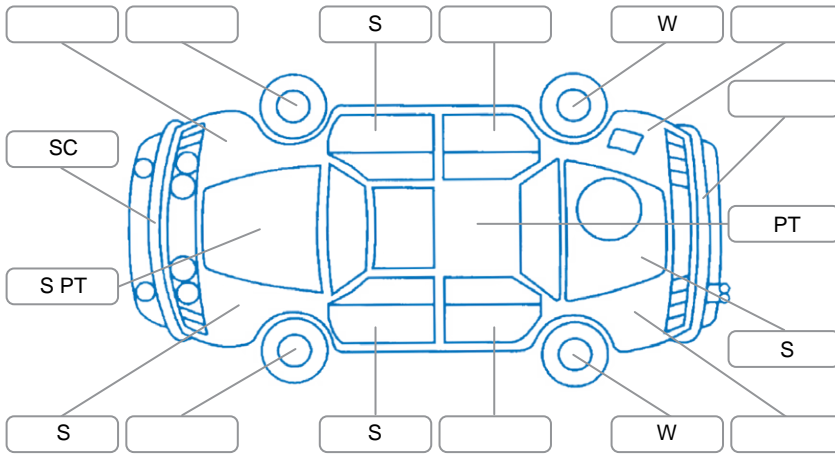

**Key**  
 S = Scratch    R = Rust    C = Crack    \* = Decals    W = Significant scuffs  
 D = Dent    PT = Paint defect    P = Pin dent    SC = Stone Chips

Note: some defects and blemishes may not be displayed in the diagram

### Under Carriage and Under Bonnet Inspection Comments

Front wheel drive  
 Oil leak