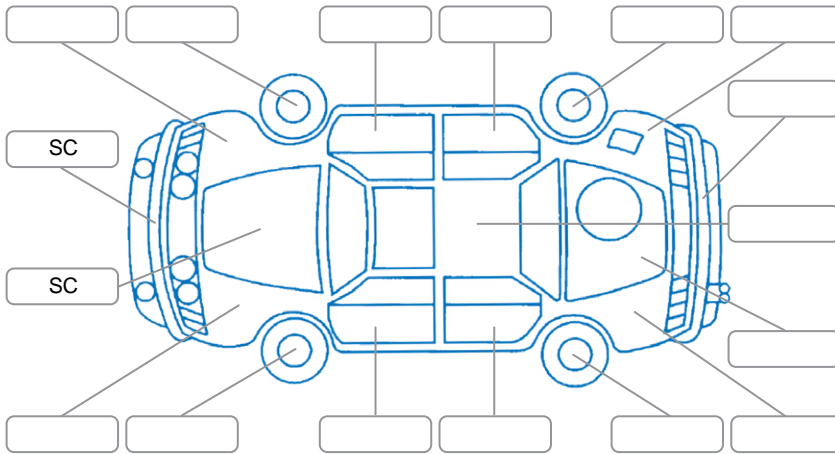

Report ID:	28,305,111	Version:	1
Created:	06 Jul 2026		

Make:	Ford	Model:	Puma
Body Style:	SUV	Year:	2022
Rego No.:	PFY296	Rego Expiry:	11 May 2027
WoF Expiry:	16 Jul 2027	Odometer:	57,383 Kms
Good No.:	28305111	VIN:	WF02XXERK2NY57690
Next Service:	70700	Service History:	Yes

Key
 S = Scratch R = Rust C = Crack * = Decals W = Significant scuffs
 D = Dent PT = Paint defect P = Pin dent SC = Stone Chips

Note: some defects and blemishes may not be displayed in the diagram

Body Inspection Comments

Conditions During Body Inspection: Dry

Under Carriage and Under Bonnet Inspection Comments

Interior Comments

Seats:	Good
Carpets:	Good
Panels:	Good
Dashboard:	Good

General Comments

Road Conditions During Test Drive	Dry		
Engine Timing Mechanism	Timing Chain		
Evidence of Cam Belt Replacement	<input type="checkbox"/> Yes	<input type="checkbox"/> No	Kms
Inspected by:	Greg Morgan		
Published by:	Francois Kleyn		
Inspection Date:	06 Jul 2026		