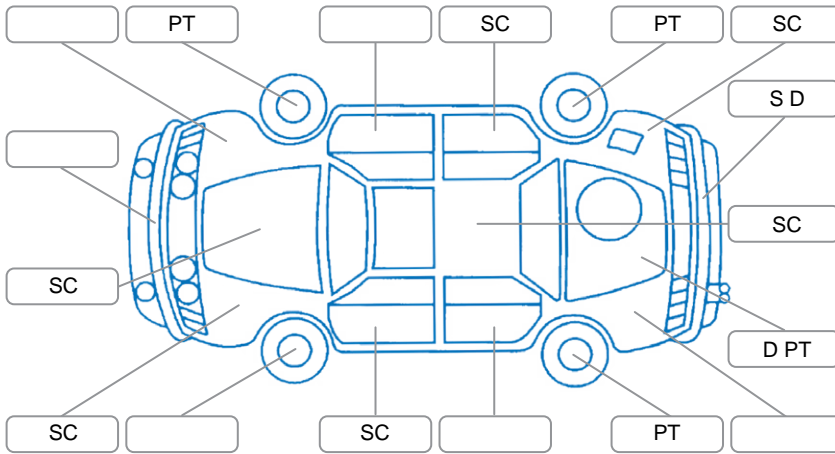

Key
 S = Scratch R = Rust C = Crack * = Decals W = Significant scuffs
 D = Dent PT = Paint defect P = Pin dent SC = Stone Chips

Note: some defects and blemishes may not be displayed in the diagram

Body Inspection Comments

Conditions During Body Inspection: Wet

Under Carriage and Under Bonnet Inspection Comments

Minor engine oil leak.

Interior Comments

Seats:	Average, drivers seat bolster torn.
Carpets:	Good
Panels:	Average
Dashboard:	Average, steering wheel wearing.