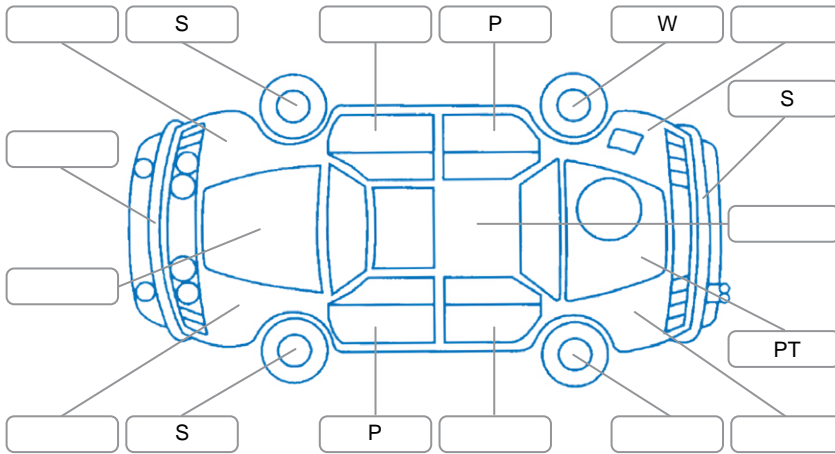

Report ID:	28,304,238	Version:	1
Created:	09 Jul 2026		

Make:	Lexus	Model:	IS250
Body Style:	Sedan	Year:	2006
Rego No.:	HGH865	Rego Expiry:	27 Jul 2027
WoF Expiry:	18 Jun 2027	Odometer:	188,027 Kms
Good No.:	28304238	VIN:	7AT0B00EX13017409
Next Service:	197,551 Kms	Service History:	No

Key
 S = Scratch R = Rust C = Crack * = Decals W = Significant scuffs
 D = Dent PT = Paint defect P = Pin dent SC = Stone Chips

Note: some defects and blemishes may not be displayed in the diagram

Body Inspection Comments

Paint worn on spoiler.

Conditions During Body Inspection Wet

Under Carriage and Under Bonnet Inspection Comments

Interior Comments

Seats:	Good
Carpets:	Good
Panels:	Average
Dashboard:	Average

General Comments