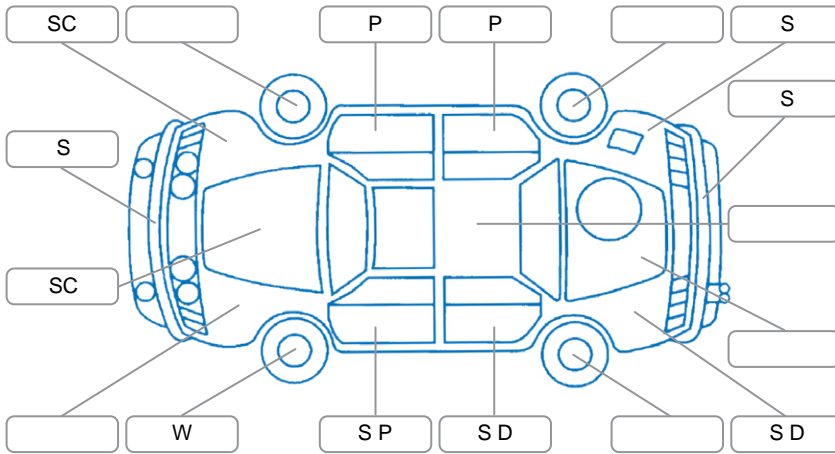

Report ID:	28,304,201	Version:	1
Created:	05 Jul 2026		

Make:	Volkswagen	Model:	Sharan
Body Style:	SUV	Year:	2012
Rego No.:	PLD495	Rego Expiry:	05 Jul 2026
WoF Expiry:	28 Apr 2027	Odometer:	168,961 Kms
Good No.:	28304201	VIN:	WVWZZZ7NZCV022695
Next Service:		Service History:	No

Key
 S = Scratch R = Rust C = Crack * = Decals W = Significant scuffs
 D = Dent PT = Paint defect P = Pin dent SC = Stone Chips

Note: some defects and blemishes may not be displayed in the diagram

Body Inspection Comments

Conditions During Body Inspection

Under Carriage and Under Bonnet Inspection Comments

Interior Comments

Seats:	Average
Carpets:	Average
Panels:	Good
Dashboard:	Good

General Comments

Interior hood lining hanging down