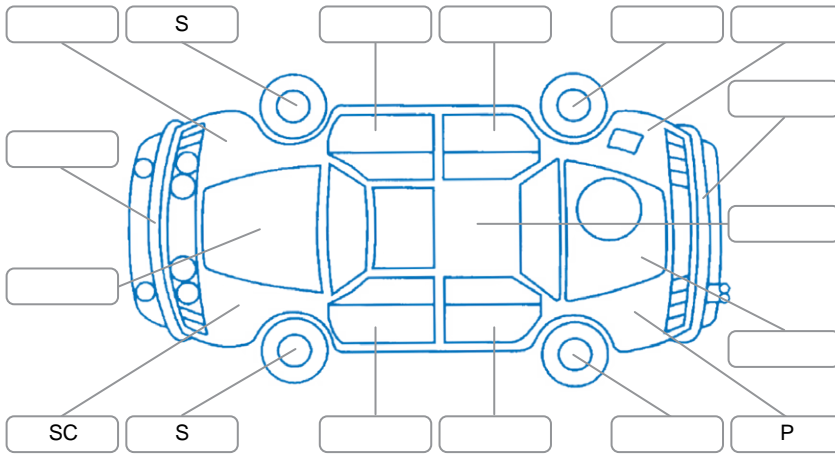

Report ID:	28,303,981	Version:	1
Created:	03 Jul 2026		

Make:	Nissan	Model:	X-Trail
Body Style:	SUV	Year:	2013
Rego No.:	NSZ203	Rego Expiry:	28 Jul 2026
WoF Expiry:	13 Oct 2026	Odometer:	162,013 Kms
Good No.:	28303981	VIN:	7AT0DH6LX21318108
Next Service:	170,775kms	Service History:	No

Key
 S = Scratch R = Rust C = Crack * = Decals W = Significant scuffs
 D = Dent PT = Paint defect P = Pin dent SC = Stone Chips

Note: some defects and blemishes may not be displayed in the diagram

Body Inspection Comments