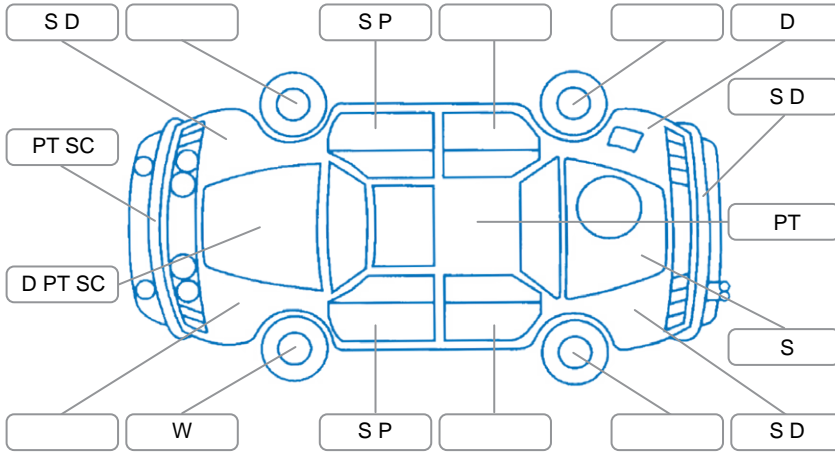

**Key**

S = Scratch    R = Rust    C = Crack    \* = Decals    W = Significant scuffs  
 D = Dent    PT = Paint defect    P = Pin dent    SC = Stone Chips

Note: some defects and blemishes may not be displayed in the diagram

**Body Inspection Comments**

Hood lining sagging,

Conditions During Body Inspection

Dry

**Under Carriage and Under Bonnet Inspection Comments**

Oil seepage lower engine area.

**Interior Comments**

Seats:	Poor
Carpets:	Average
Panels:	Poor
Dashboard:	Average