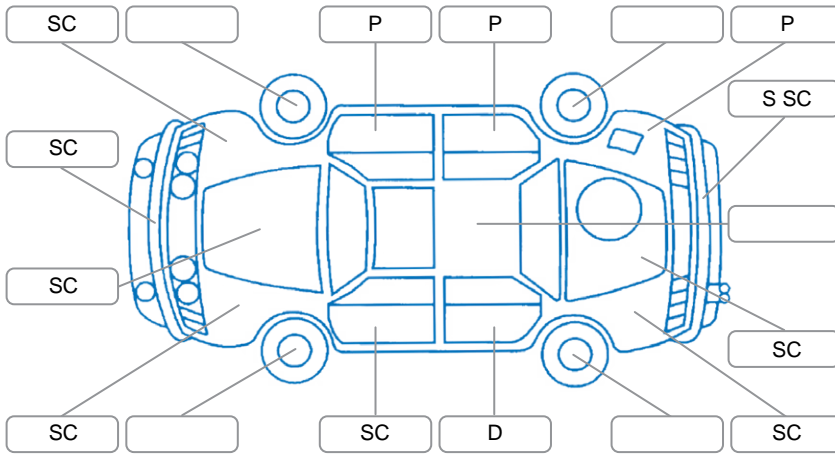

Key
 S = Scratch R = Rust C = Crack * = Decals W = Significant scuffs
 D = Dent PT = Paint defect P = Pin dent SC = Stone Chips

Note: some defects and blemishes may not be displayed in the diagram

Body Inspection Comments

Conditions During Body Inspection: Wet

Under Carriage and Under Bonnet Inspection Comments

Interior Comments

Seats:	Good
Carpets:	Good
Panels:	Good
Dashboard:	Good

General Comments

Road Conditions During Test Drive	Wet
Engine Timing Mechanism	Timing Chain
Evidence of Cam Belt Replacement	<input type="checkbox"/> Yes <input type="checkbox"/> No Kms
Inspected by:	Caleb Spicer Lee
Published by:	Caleb Spicer Lee
Inspection Date:	06 Jul 2026