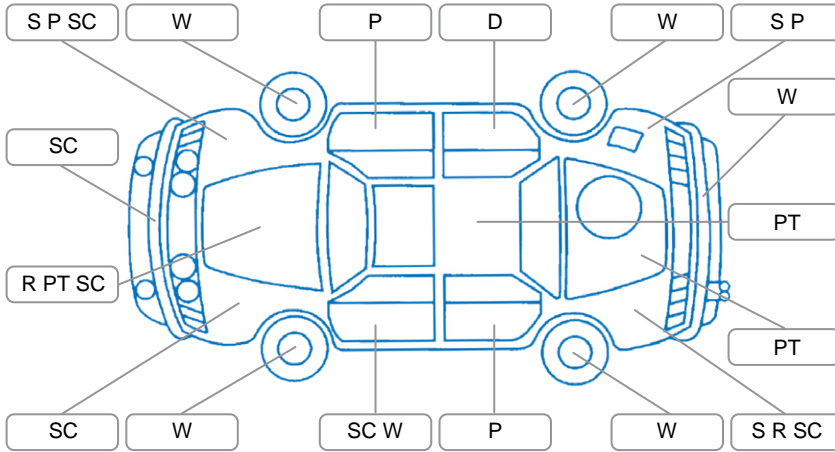

Report ID:	28,303,640	Version:	1
Created:	04 Jul 2026		

Make:	Hyundai	Model:	Getz
Body Style:	Hatchback	Year:	2008
Rego No.:	EMY210	Rego Expiry:	28 Feb 2027
WoF Expiry:	17 Oct 2026	Odometer:	181,380 Kms
Good No.:	28303640	VIN:	KMHBT51DR8U804441
Next Service:	179346	Service History:	Yes

Key

S = Scratch R = Rust C = Crack * = Decals W = Significant scuffs
 D = Dent PT = Paint defect P = Pin dent SC = Stone Chips

Note: some defects and blemishes may not be displayed in the diagram

Body Inspection Comments

Conditions During Body Inspection: Dry

Under Carriage and Under Bonnet Inspection Comments

Left rear strut leak
 Underbody surface rust
 Subframe and suspension components surface rust

Interior Comments

Seats:	Average
Carpets:	Average
Panels:	Average
Dashboard:	drivers sun visor broken, torn steering wheel