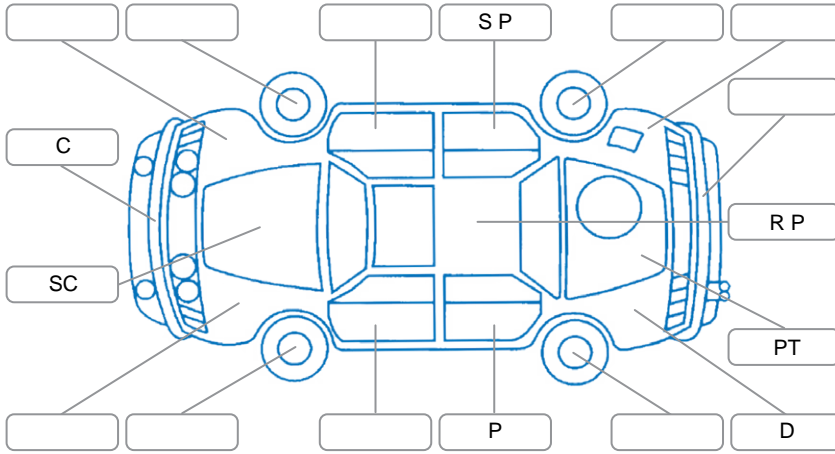

Report ID:	28,303,471	Version:	2
Created:	04 Jul 2026		

Make:	Mitsubishi	Model:	Mirage
Body Style:	Hatchback	Year:	2018
Rego No.:	LHC888	Rego Expiry:	28 Sep 2026
WoF Expiry:	24 Mar 2027	Odometer:	57,187 Kms
Good No.:	28303471	VIN:	MMAXTA03AJH000962
Next Service:	Booked	Service History:	No

Key

S = Scratch R = Rust C = Crack * = Decals W = Significant scuffs
 D = Dent PT = Paint defect P = Pin dent SC = Stone Chips

Note: some defects and blemishes may not be displayed in the diagram

Body Inspection Comments

Conditions During Body Inspection Dry

Under Carriage and Under Bonnet Inspection Comments

Interior Comments

Seats:	Average
Carpets:	Average
Panels:	Average
Dashboard:	Average

General Comments

Road Conditions During Test Drive	Dry
Engine Timing Mechanism	Timing Chain
Evidence of Cam Belt Replacement	<input type="checkbox"/> Yes <input type="checkbox"/> No Kms