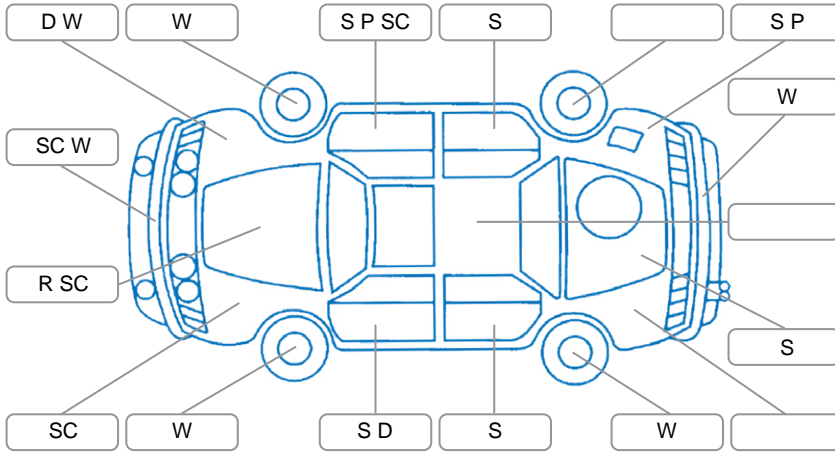

Report ID:	28,302,974	Version:	1
Created:	04 Jul 2026		

Make:	Toyota	Model:	Avensis
Body Style:	Wagon	Year:	2012
Rego No.:	GMA979	Rego Expiry:	09 Dec 2026
WoF Expiry:	31 May 2027	Odometer:	156,496 Kms
Good No.:	28302974	VIN:	SB1EK76L80E028694
Next Service:	148580	Service History:	Yes

Key

S = Scratch R = Rust C = Crack * = Decals W = Significant scuffs
 D = Dent PT = Paint defect P = Pin dent SC = Stone Chips

Note: some defects and blemishes may not be displayed in the diagram

Body Inspection Comments