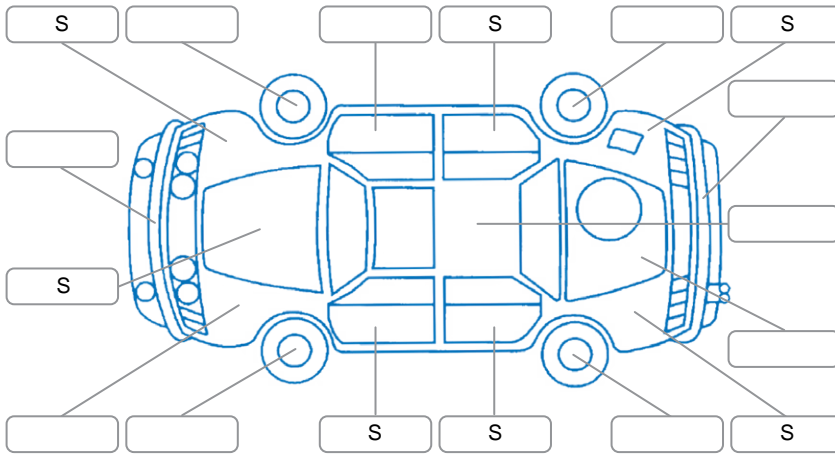

Report ID:	28,302,677	Version:	1
Created:	09 Jul 2026		

Make:	Nissan	Model:	NV350
Body Style:	Van	Year:	2019
Rego No.:	MMW46	Rego Expiry:	16 Sep 2026
WoF Expiry:	23 Jul 2027	Odometer:	100,433 Kms
Good No.:	28302677	VIN:	7AT0DH8RX19111279
Next Service:	110,000km	Service History:	No

**Key**  
 S = Scratch    R = Rust    C = Crack    \* = Decals    W = Significant scuffs  
 D = Dent    PT = Paint defect    P = Pin dent    SC = Stone Chips

Note: some defects and blemishes may not be displayed in the diagram