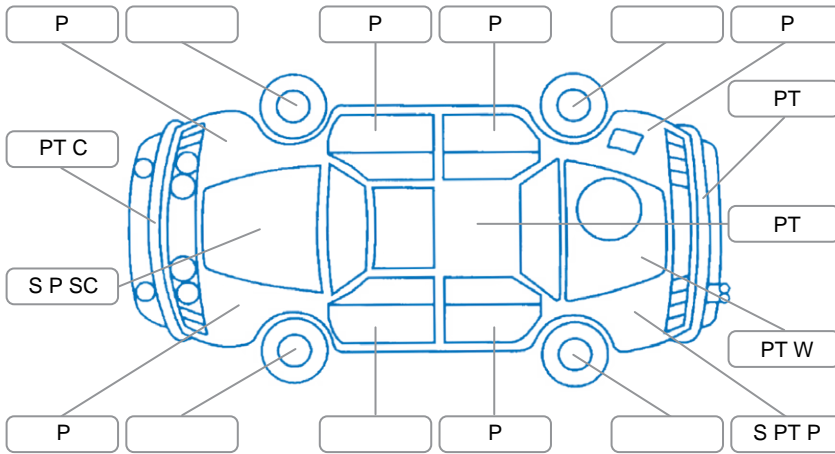

Report ID:	28,302,620	Version:	2
Created:	03 Jul 2026		

Make:	Daihatsu	Model:	Bego
Body Style:	SUV	Year:	2006
Rego No.:	MMG408	Rego Expiry:	21 Apr 2027
WoF Expiry:	03 Jul 2027	Odometer:	126,695 Kms
Good No.:	28302620	VIN:	7AT0472GX14001405
Next Service:	135000	Service History:	No

Key

S = Scratch R = Rust C = Crack * = Decals W = Significant scuffs
 D = Dent PT = Paint defect P = Pin dent SC = Stone Chips

Note: some defects and blemishes may not be displayed in the diagram

Body Inspection Comments

Paint defect on both cant rails
 Windscreen stone chip in CVA
 Left sill pin dented

Conditions During Body Inspection Dry

Under Carriage and Under Bonnet Inspection Comments

Interior Comments

Seats:	Average
Carpets:	Average
Panels:	Average
Dashboard:	Average