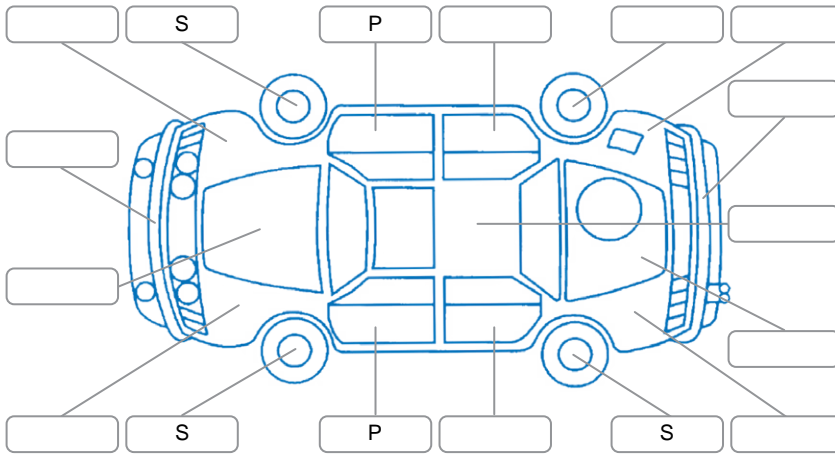

Report ID:	28,302,523	Version:	1
Created:	03 Jul 2026		

Make:	Mercedes-Benz	Model:	B-Class
Body Style:	Hatchback	Year:	2016
Rego No.:	QSD554	Rego Expiry:	18 Jul 2026
WoF Expiry:	18 Oct 2026	Odometer:	46,763 Kms
Good No.:	28302523	VIN:	WDD2462422J410312
Next Service:	55,257kms	Service History:	No

Key
 S = Scratch R = Rust C = Crack * = Decals W = Significant scuffs
 D = Dent PT = Paint defect P = Pin dent SC = Stone Chips

Note: some defects and blemishes may not be displayed in the diagram

Body Inspection Comments