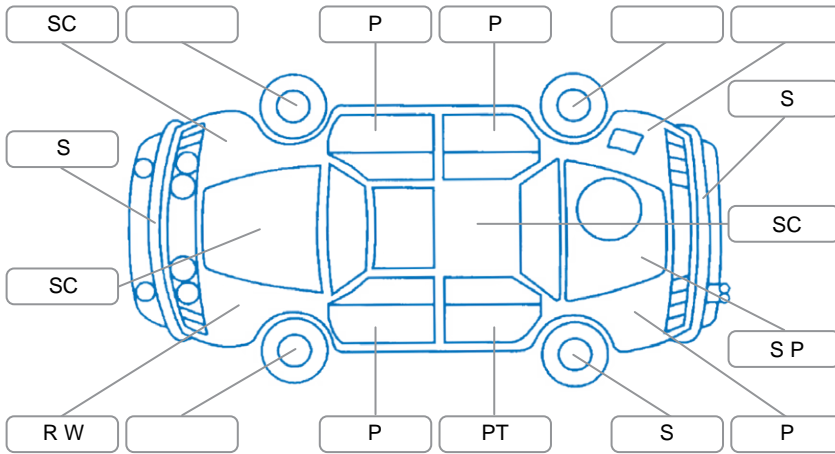

Report ID:	28,302,292	Version:	1
Created:	03 Jul 2026		

Make:	LDV	Model:	V80
Body Style:	Van	Year:	2021
Rego No.:	NHZ743	Rego Expiry:	24 Feb 2027
WoF Expiry:	26 Feb 2027	Odometer:	75,974 Kms
Good No.:	28302292	VIN:	LSKG4GL17LA129653
Next Service:	80,344kms	Service History:	Yes

Key

S = Scratch R = Rust C = Crack * = Decals W = Significant scuffs
 D = Dent PT = Paint defect P = Pin dent SC = Stone Chips

Note: some defects and blemishes may not be displayed in the diagram

Body Inspection Comments

Rusty chips on roof.
 Screw poking through roof.

Conditions During Body Inspection Dry

Under Carriage and Under Bonnet Inspection Comments

Interior Comments

Seats:	Average
Carpets:	Split & hole on drivers side.
Panels:	Scratches in cargo area.
Dashboard:	Gear knob worn.