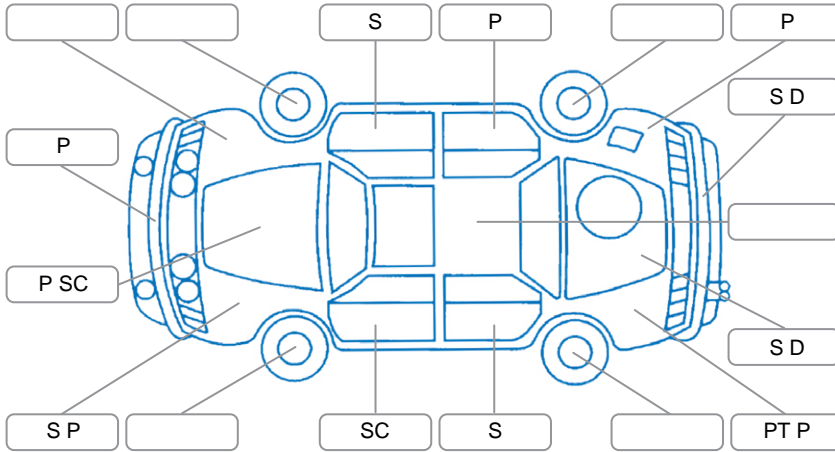

Report ID:	28,302,216	Version:	1
Created:	03 Jul 2026		

Make:	Toyota	Model:	Hiace
Body Style:	Van	Year:	2012
Rego No.:	LUT972	Rego Expiry:	18 Jun 2027
WoF Expiry:	02 Dec 2026	Odometer:	281,615 Kms
Good No.:	28302216	VIN:	7AT0H63TX18090631
Next Service:	283,000kms	Service History:	No

Key
 S = Scratch R = Rust C = Crack * = Decals W = Significant scuffs
 D = Dent PT = Paint defect P = Pin dent SC = Stone Chips

Note: some defects and blemishes may not be displayed in the diagram

Body Inspection Comments

Chipped windscreen.
 Sills dented.
 Jack & tools missing.

Conditions During Body Inspection Wet

Under Carriage and Under Bonnet Inspection Comments

Engine oil leaks.

Interior Comments

Seats:	Average
Carpets:	Average
Panels:	Left dash vent broken, cargo area scratches.
Dashboard:	Steering wheel damaged, scratches on dashboard.