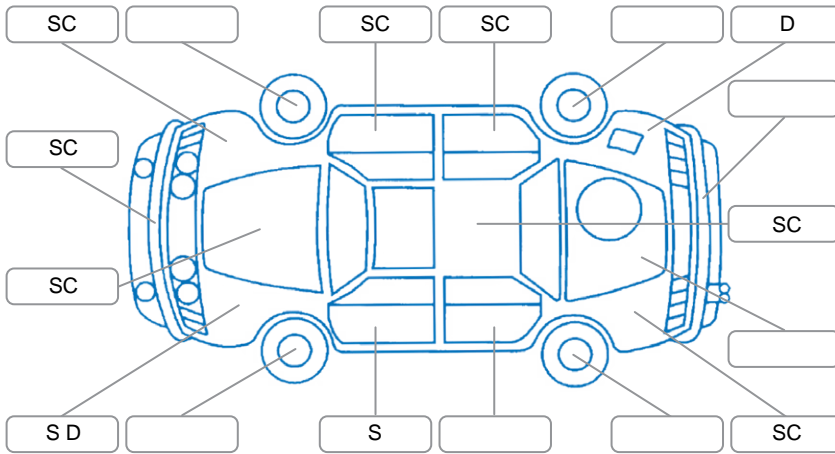

Report ID:	28,301,899	Version:	1
Created:	03 Jul 2026		

Make:	Ford	Model:	Ecosport
Body Style:	SUV	Year:	2014
Rego No.:	HWJ466	Rego Expiry:	30 Jun 2027
WoF Expiry:	29 Sep 2026	Odometer:	62,603 Kms
Good No.:	28301899	VIN:	MAJBXXMRKBEM89143
Next Service:	72000	Service History:	Yes

Key
 S = Scratch R = Rust C = Crack * = Decals W = Significant scuffs
 D = Dent PT = Paint defect P = Pin dent SC = Stone Chips

Note: some defects and blemishes may not be displayed in the diagram

Body Inspection Comments