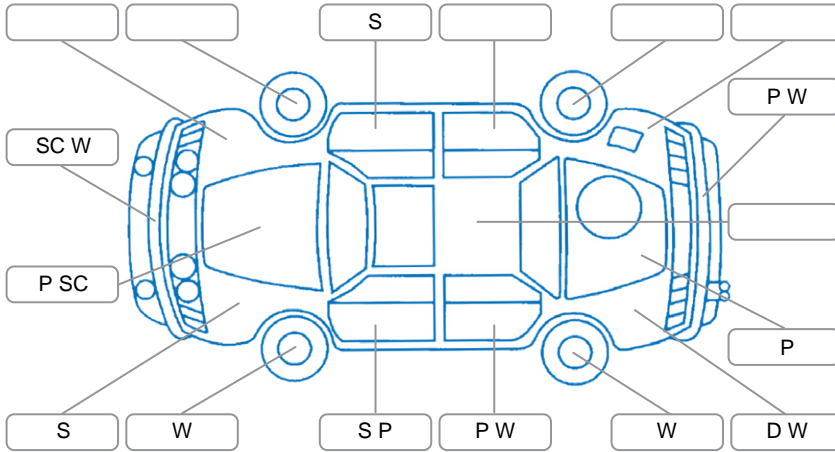

Key

S = Scratch R = Rust C = Crack * = Decals W = Significant scuffs
 D = Dent PT = Paint defect P = Pin dent SC = Stone Chips

Note: some defects and blemishes may not be displayed in the diagram

Body Inspection Comments

Cracked left taillight
 Left headlight condensation

Conditions During Body Inspection Dry

Under Carriage and Under Bonnet Inspection Comments

Suspected oil leak

Interior Comments

Seats:	Average
Carpets:	Average
Panels:	Average
Dashboard:	Average