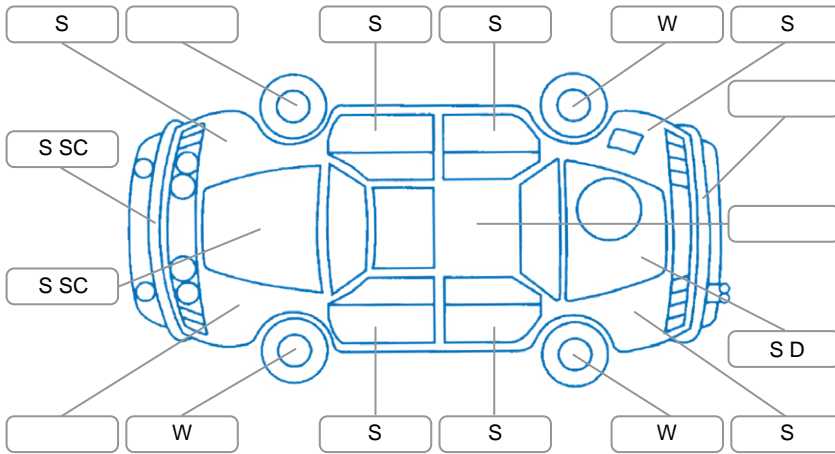

Report ID:	28,301,253	Version:	1
Created:	08 Jul 2026		

Make:	Honda	Model:	Odyssey
Body Style:	Wagon	Year:	2006
Rego No.:	MFT635	Rego Expiry:	27 Aug 2026
WoF Expiry:	29 Sep 2026	Odometer:	944,970 Kms
Good No.:	28301253	VIN:	7AT08G61X19203851
Next Service:	102,000	Service History:	No

Key
 S = Scratch R = Rust C = Crack * = Decals W = Significant scuffs
 D = Dent PT = Paint defect P = Pin dent SC = Stone Chips

Note: some defects and blemishes may not be displayed in the diagram

Body Inspection Comments