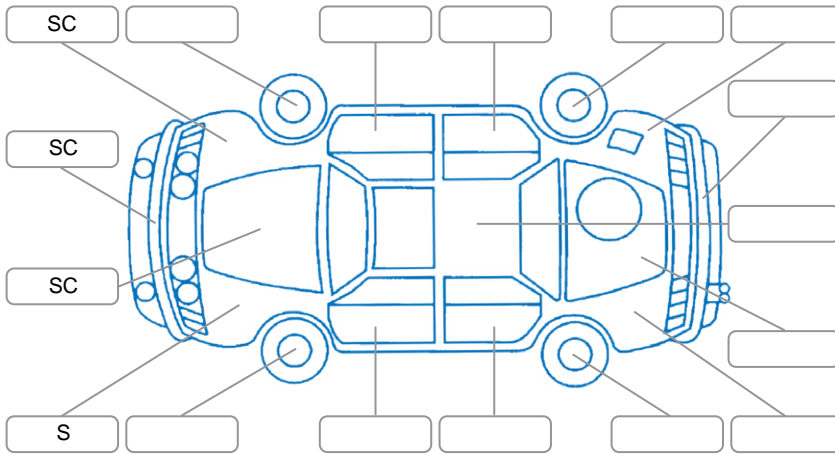

Report ID:	28,300,977	Version:	1
Created:	03 Jul 2026		

Make:	Ford	Model:	Puma
Body Style:	SUV	Year:	2022
Rego No.:	PGB246	Rego Expiry:	15 May 2027
WoF Expiry:	17 Jul 2027	Odometer:	21,099 Kms
Good No.:	28300977	VIN:	WF02XXERK2NL36238
Next Service:	31,000	Service History:	Yes

Key

S = Scratch R = Rust C = Crack * = Decals W = Significant scuffs
 D = Dent PT = Paint defect P = Pin dent SC = Stone Chips

Note: some defects and blemishes may not be displayed in the diagram

Body Inspection Comments