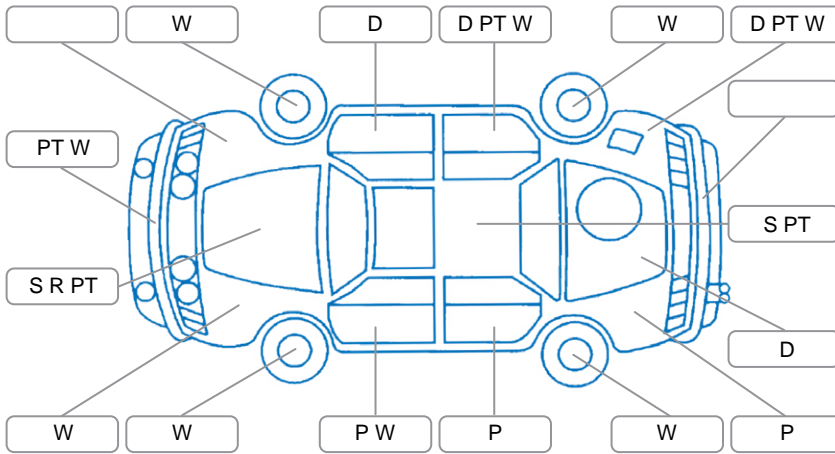

Report ID:	28,300,954	Version:	1
Created:	02 Jul 2026		

Make:	Ford	Model:	Explorer
Body Style:	Wagon	Year:	2005
Rego No.:	RWZ622	Rego Expiry:	23 Sep 2026
WoF Expiry:	23 Aug 2026	Odometer:	106,933 Kms
Good No.:	28300954	VIN:	1FMDU73E65ZA71420
Next Service:	116,000	Service History:	No

Key
 S = Scratch R = Rust C = Crack * = Decals W = Significant scuffs
 D = Dent PT = Paint defect P = Pin dent SC = Stone Chips

Note: some defects and blemishes may not be displayed in the diagram

Body Inspection Comments

Conditions During Body Inspection: Dry

Under Carriage and Under Bonnet Inspection Comments

- Subframe corrosion
- Oil seepage
- Diff seepage
- Left steering rack boot seepage

Interior Comments

Seats:	Average
Carpets:	Good
Panels:	Average
Dashboard:	Good