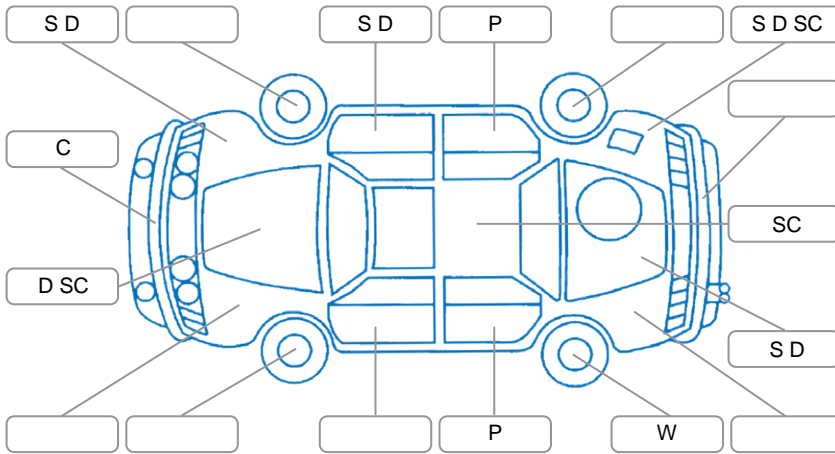

Report ID:	28,300,879	Version:	1
Created:	03 Jul 2026		

Make:	Mazda	Model:	Bt-50
Body Style:	Utility	Year:	2012
Rego No.:	GNW178	Rego Expiry:	22 Apr 2027
WoF Expiry:	03 Feb 2027	Odometer:	218,756 Kms
Good No.:	28300879	VIN:	MMOUP0YF100135510
Next Service:	214,000 Kms	Service History:	No

Key
 S = Scratch R = Rust C = Crack * = Decals W = Significant scuffs
 D = Dent PT = Paint defect P = Pin dent SC = Stone Chips

Note: some defects and blemishes may not be displayed in the diagram

Body Inspection Comments

Conditions During Body Inspection: Dry

Under Carriage and Under Bonnet Inspection Comments

2WD
 Engine oil leak

Interior Comments

Seats:	Seat covers fitted
Carpets:	Good
Panels:	Average
Dashboard:	Good

General Comments