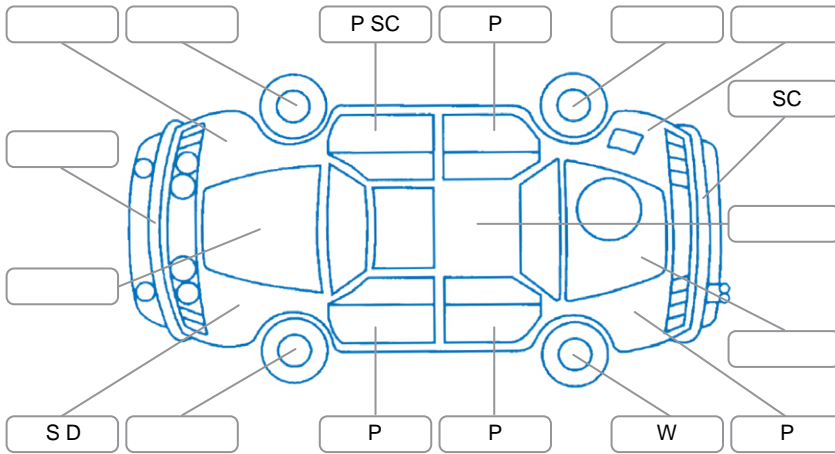

Report ID:	28,300,782	Version:	1
Created:	09 Jul 2026		

Make:	BMW	Model:	X1
Body Style:	SUV	Year:	2013
Rego No.:	LMM660	Rego Expiry:	17 Jan 2027
WoF Expiry:	23 Jul 2027	Odometer:	68,939 Kms
Good No.:	28300782	VIN:	WBAVL92030VX85676
Next Service:	78,939 Kms	Service History:	No

Key
 S = Scratch R = Rust C = Crack * = Decals W = Significant scuffs
 D = Dent PT = Paint defect P = Pin dent SC = Stone Chips

Note: some defects and blemishes may not be displayed in the diagram

Body Inspection Comments