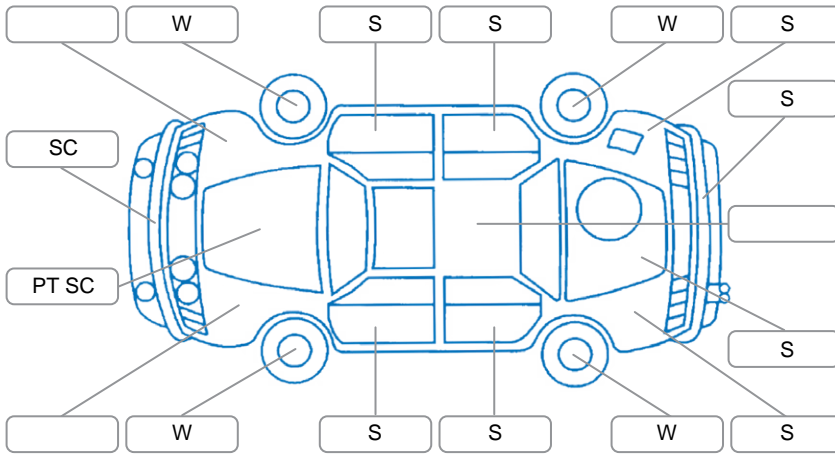

Report ID:	28,300,711	Version:	1
Created:	02 Jul 2026		

Make:	Mitsubishi	Model:	Outlander
Body Style:	SUV	Year:	2011
Rego No.:	FZW721	Rego Expiry:	30 Jun 2026
WoF Expiry:	18 Nov 2026	Odometer:	333,926 Kms
Good No.:	28300711	VIN:	JMFXTCW5WBU005702
Next Service:	292000	Service History:	No

Key

S = Scratch R = Rust C = Crack * = Decals W = Significant scuffs
 D = Dent PT = Paint defect P = Pin dent SC = Stone Chips

Note: some defects and blemishes may not be displayed in the diagram

Body Inspection Comments