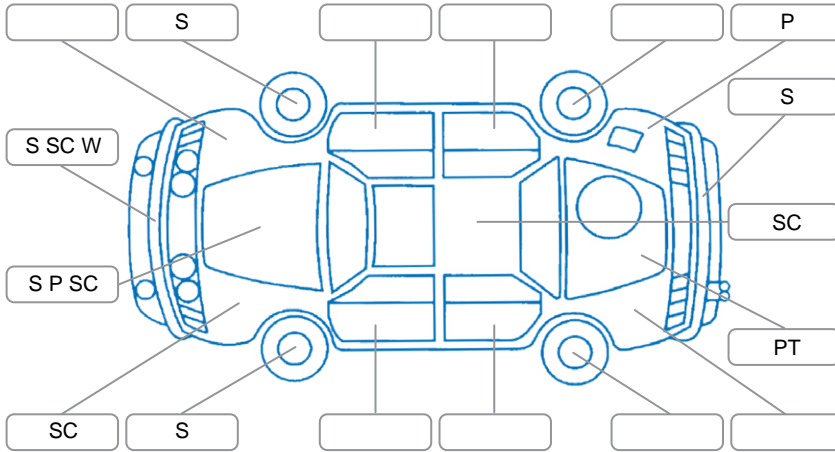

Report ID:	28,300,281	Version:	1
Created:	07 Jul 2026		

Make:	Toyota	Model:	Prius
Body Style:	Hatchback	Year:	2010
Rego No.:	PTZ684	Rego Expiry:	08 Sep 2026
WoF Expiry:	31 Mar 2027	Odometer:	165,293 Kms
Good No.:	28300281	VIN:	7AT0H637X22132092
Next Service:	175,283km's	Service History:	No

Key
 S = Scratch R = Rust C = Crack * = Decals W = Significant scuffs
 D = Dent PT = Paint defect P = Pin dent SC = Stone Chips

Note: some defects and blemishes may not be displayed in the diagram

Body Inspection Comments

Conditions During Body Inspection: Dry

Under Carriage and Under Bonnet Inspection Comments

Interior Comments

Seats:	Good
Carpets:	Good
Panels:	Good
Dashboard:	Good

General Comments

Road Conditions During Test Drive	Dry
Engine Timing Mechanism	Timing Chain
Evidence of Cam Belt Replacement	<input type="checkbox"/> Yes <input type="checkbox"/> No Kms
Inspected by:	Jason Young
Published by:	Nick Beaton
Inspection Date:	07 Jul 2026