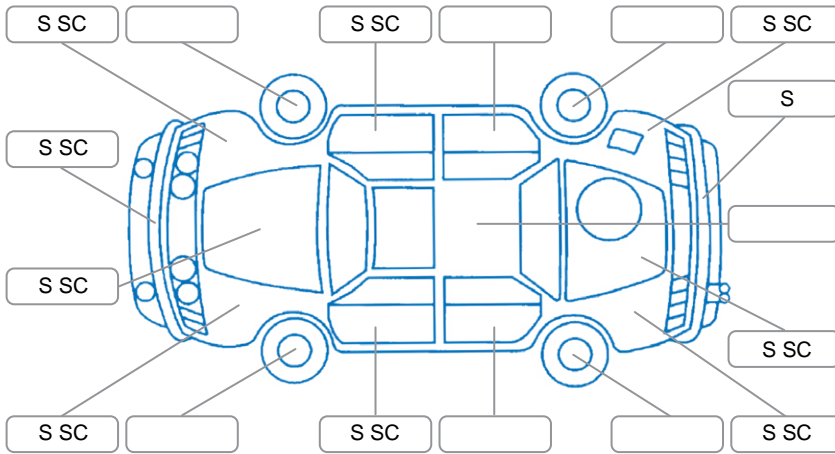

Report ID:	28,300,206	Version:	2
Created:	02 Jul 2026		

Make:	Mazda	Model:	MX-5
Body Style:	Sports Car	Year:	2018
Rego No.:	LNC345	Rego Expiry:	25 Jul 2026
WoF Expiry:	29 May 2027	Odometer:	40,831 Kms
Good No.:	28300206	VIN:	JM0ND2E7600200044
Next Service:	49000	Service History:	Yes

Key
 S = Scratch R = Rust C = Crack * = Decals W = Significant scuffs
 D = Dent PT = Paint defect P = Pin dent SC = Stone Chips

Note: some defects and blemishes may not be displayed in the diagram

Body Inspection Comments