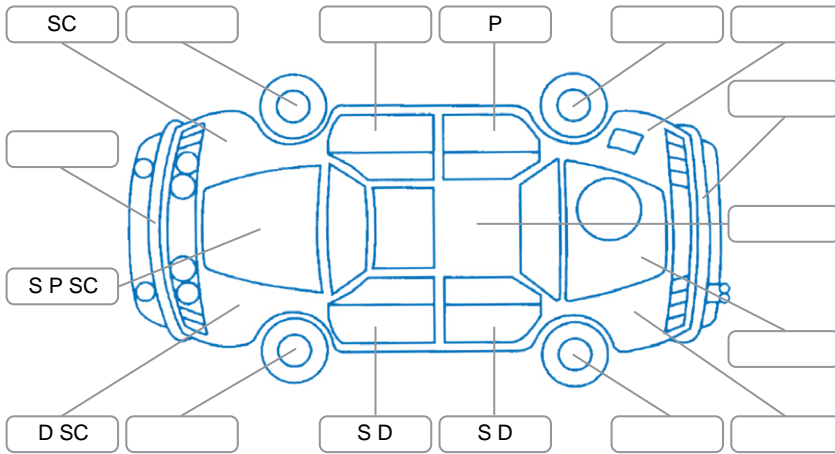

Report ID:	28,300,193	Version:	1
Created:	02 Jul 2026		

Make:	Ford	Model:	Ranger
Body Style:	Utility	Year:	2018
Rego No.:	LPF772	Rego Expiry:	20 Sep 2026
WoF Expiry:	13 Sep 2026	Odometer:	235,617 Kms
Good No.:	28300193	VIN:	MNAUM2F50JW833636
Next Service:	28/7/26 or 238000km	Service History:	Yes

Key

S = Scratch R = Rust C = Crack * = Decals W = Significant scuffs
 D = Dent PT = Paint defect P = Pin dent SC = Stone Chips

Note: some defects and blemishes may not be displayed in the diagram

Body Inspection Comments

LH taillight not working.
 RH taillight lens cracked.

Conditions During Body Inspection Dry

Under Carriage and Under Bonnet Inspection Comments

Interior Comments

Seats:	Average
Carpets:	Good
Panels:	Good
Dashboard:	Good