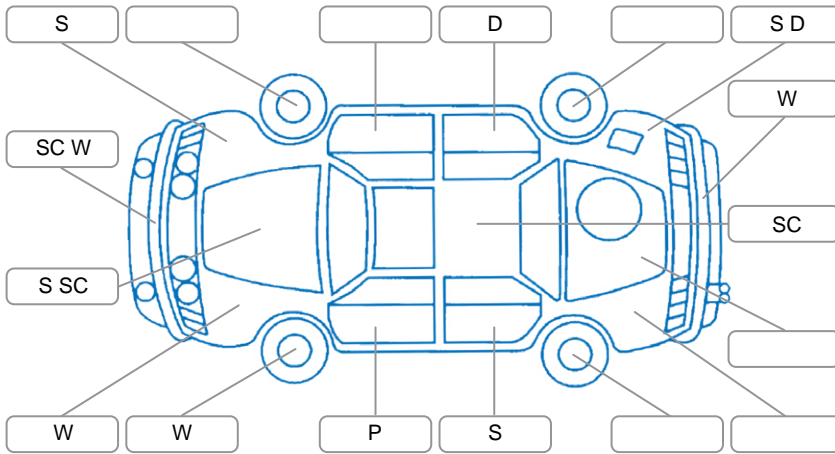

Report ID:	28,300,164	Version:	1
Created:	03 Jul 2026		

Make:	Mitsubishi	Model:	ASX
Body Style:	SUV	Year:	2022
Rego No.:	RTW31	Rego Expiry:	04 Jan 2027
WoF Expiry:	13 Jun 2027	Odometer:	40,686 Kms
Good No.:	28300164	VIN:	JMFXTGA2WNU006101
Next Service:	55,000km	Service History:	Yes

**Key**

S = Scratch    R = Rust    C = Crack    \* = Decals    W = Significant scuffs  
 D = Dent    PT = Paint defect    P = Pin dent    SC = Stone Chips

Note: some defects and blemishes may not be displayed in the diagram

Carpets: Good

Panels: Good

Dashboard: Good

**General Comments**

Road Conditions During Test Drive

Dry

Engine Timing Mechanism

Timing Chain